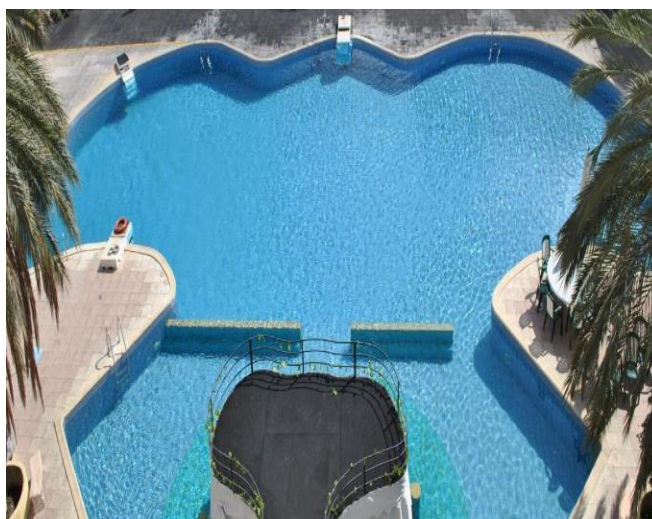

Escape to Lebanon Mountains Enjoy Swimming , Nature ...

(2 Nights Stay)

Valid till end August 2020

Rates are per Person in Double room in USD
Supplement of USD 10 per person for POOL VIEW

HOTEL	LOCATION	ROOM TYPE	DOUBLE	VALIDITY
Pineland Hotel & Resort	Hammana	Mountain View STD	60 \$	31 August 20

- * Outdoor Pool
- * Kaia's Farm
- * Indoor Gym
- * Lebanon's First Nature Fitness Center
- * Basketball Courts
- * Billiards, Ping-pong and Baby-foot (Game Room)
- * Backgammon, Chess, Cards

Above rates exclude: